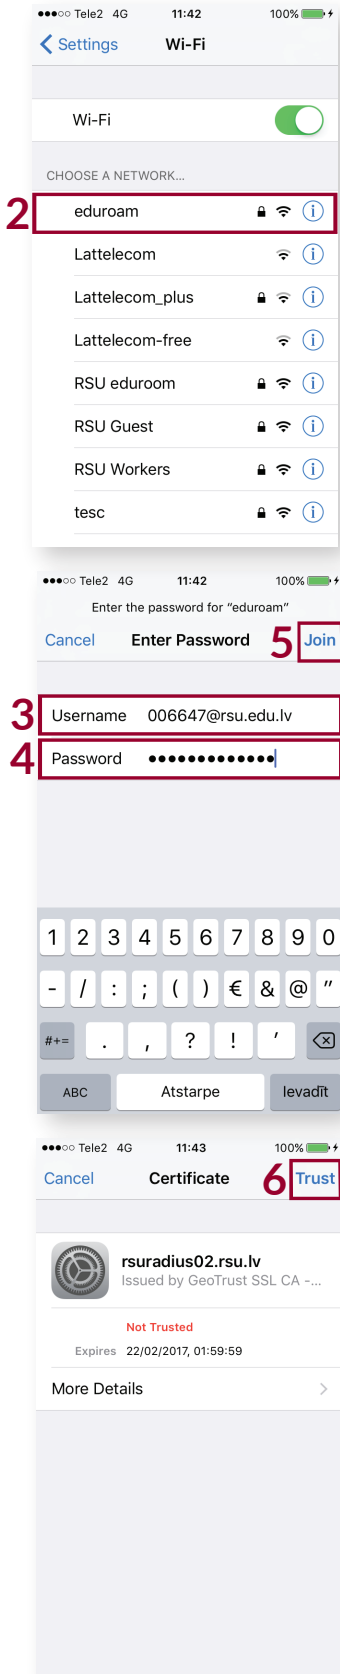

Connect to eduroam WiFi using Apple device

1. Open “**Settings**” and then “**Wi-Fi**”

2. Choose *eduroam* network

3. Enter your RSU student e-mail
(e.g. 006647@rsu.edu.lv)

4. Enter your student e-mail password